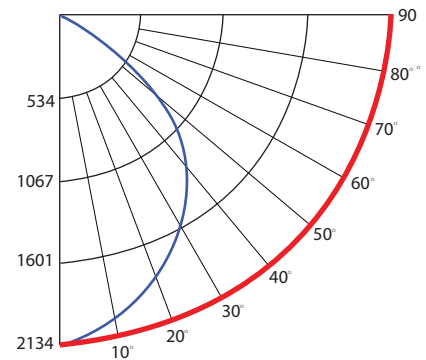

OUTPUT PERFORMANCE

IES INDOOR REPORT DRL26-40W-UD-40K-IES

ZONAL LUMEN SUMMARY

Zone	Lumens
0 - 10	200.53
10 - 20	560.68
20 - 30	808.15
30 - 40	892.68
40 - 50	813.06
50 - 60	628.1
60 - 70	410.96
70 - 80	202.65
80 - 90	41.7
90 - 100	.02
100 - 110	.01

LUMINANCE DATA (cd/sq.m)

Angle In Degrees	Average 0-Deg	Average 45-Deg	Average 90-Deg
45	6097	5718	4885
55	5443	4701	3655
65	4696	3692	2920
75	3711	2699	2413
85	2038	1526	1462

Example: DRL26-40-UD-30K-RF

Ordering	LAMPING	DRIVER AND VOLTAGE	COLOR TEMP	OPTIONS
DRL26	-25 :25W (3085Lm) ^ -27 :27W (2780Lm)* -40 :40W (4560Lm)	UD 120V/277V Dimming -347V 347V Dimming	-30K 3000K* -35K 3500K -40K 4000K* -50K 5000K*	-RF Retro-Fit ^ -EM Emergency Backup -FW 6' Flex Whip -FL Drywall Flange Kit

Note: * Designates extended lead time, ^ Designates 25 Watt Lamping with Retro-fit option only.